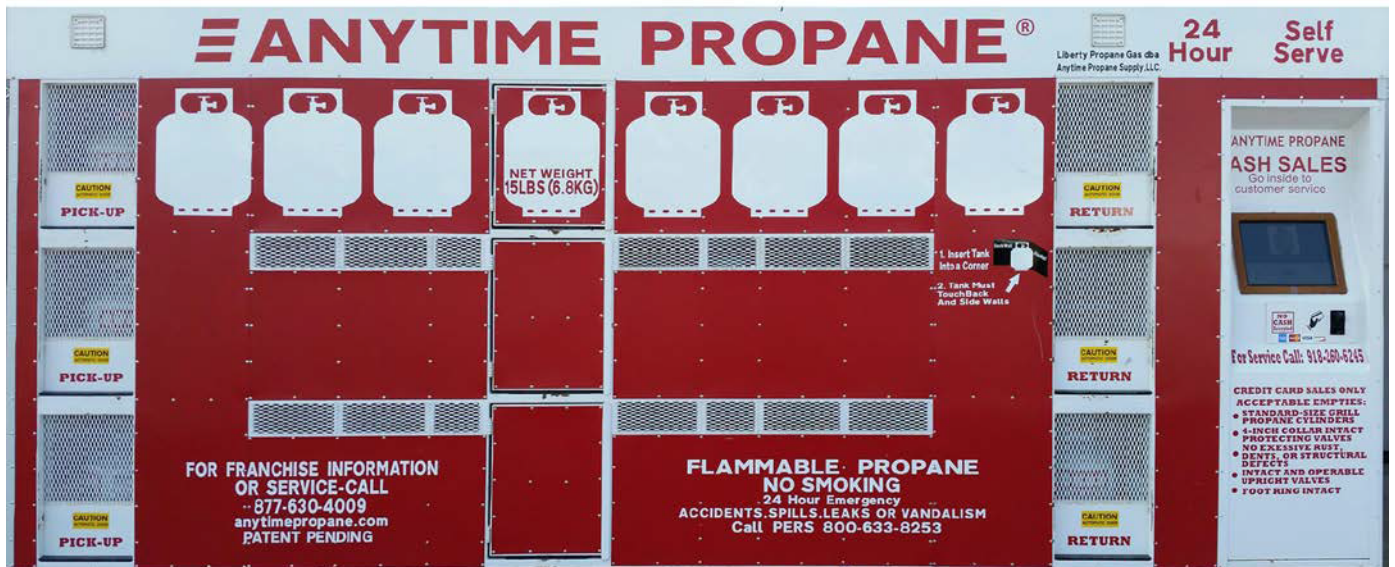

## FULLY-AUTOMATED CYLINDER KIOSK

### FEATURES:

- CREDIT CARD OR IN-STORE PAYMENT
- CAPACITY: 34-190 CYLINDERS
- DROP-IN INSTALLATION
- REMOTE MANAGEMENT
- REAL-TIME INVENTORY MONITORING
- ADA COMPLIANT
- BILINGUAL

\*Average cylinder exchange time estimated at 15 minutes. Kiosk vend execution time is 30-45 seconds depending on vend type.